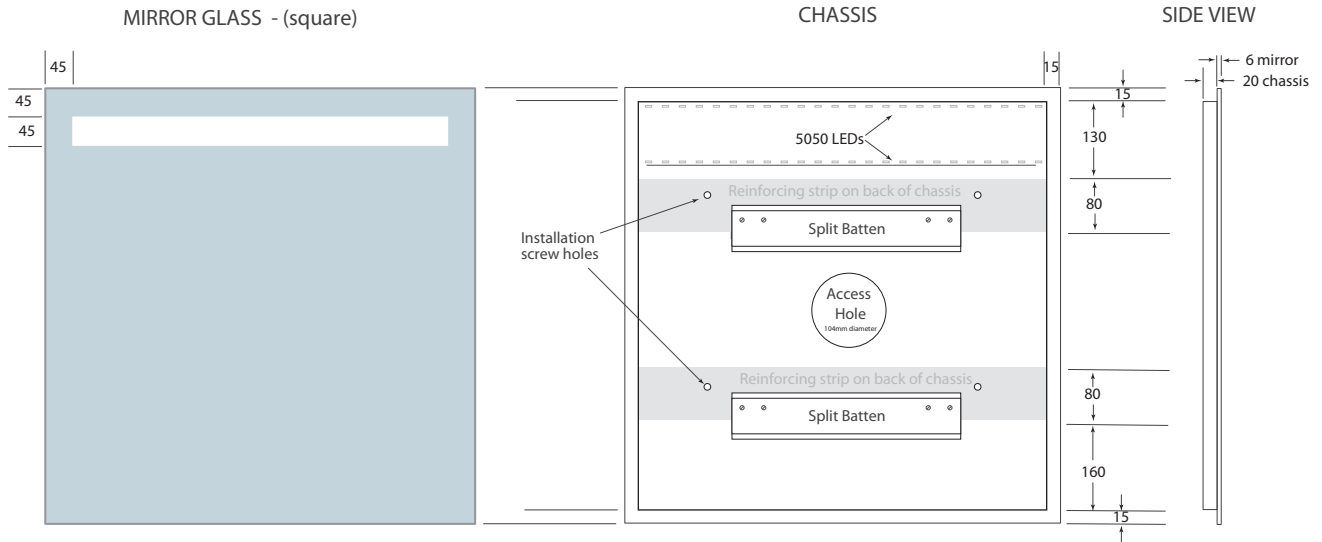

SHAPE OPTIONS

- Rectangle
- Square
- Custom

OPTIONS

- Dimmer with remote control
- Demister pad
- RGBW Colour LED's with remote or wall control.
- Standard light strip 45mm wide or custom width.

Key factors in the Bathroom Lighted Mirror range include

All measurements in millimetres

MODEL NUMBER	DIMENSIONS	MIRROR THICKNESS	POWER	LIGHTING
FOCUS 1810	1800 W x 1000 H	6mm	12V-DC	LED 5050
FOCUS 1610	1600 W x 1000 H	6mm	12V-DC	LED 5050
FOCUS 1510	1500 W x 1000 H	6mm	12V-DC	LED 5050
FOCUS 1410	1400 W x 1000 H	6mm	12V-DC	LED 5050
FOCUS 129	1200 W x 900 H	6mm	12V-DC	LED 5050
FOCUS 108	1000 W x 800 H	6mm	12V-DC	LED 5050
FOCUS 810	800 W x 1000 H	6mm	12V-DC	LED 5050
FOCUS 68	600 W x 800 H	6mm	12V-DC	LED 5050

All measurements in millimetres

MODEL NUMBER	DIMENSIONS	MIRROR THICKNESS	POWER	LIGHTING
FOCUS-1010	1000 W x 1000 H x 20	6mm	12V-DC	LED 5050
FOCUS-9090	900 W x 900 H x 20	6mm	12V-DC	LED 5050
FOCUS-8080	800 W x 800 H x 20	6mm	12V-DC	LED 5050
FOCUS-7575	750 W x 750 H x 20	6mm	12V-DC	LED 5050
FOCUS-6060	600 W x 600 H x 20	6mm	12V-DC	LED 5050