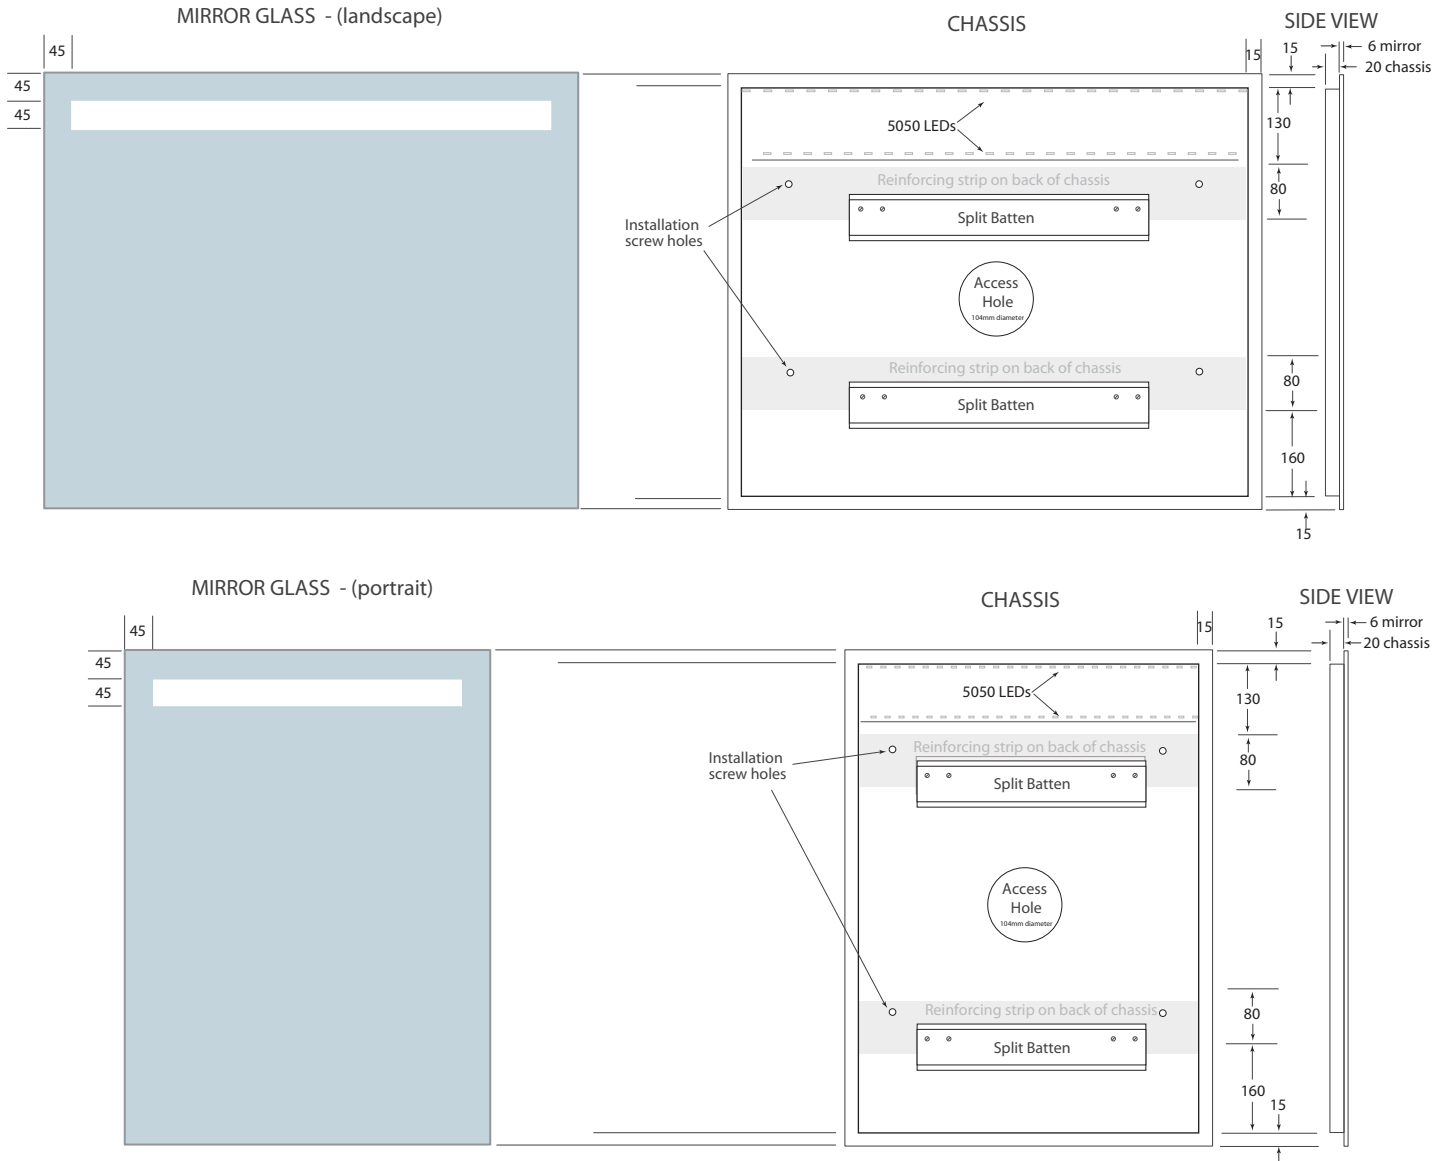

Clearlight Designs is committed to giving you an outstanding service, and prides itself on supplying you with excellent handcrafted products designed and made in Australia.

FOCUS BATHROOM ILLUMINATED MIRROR - Specification Sheet

All measurements in millimetres

MODEL NUMBER	DIMENSIONS	MIRROR THICKNESS	POWER	LIGHTING
FOCUS 1810	1800 W x 1000 H	6mm	12V-DC	LED 5050
FOCUS 1610	1600 W x 1000 H	6mm	12V-DC	LED 5050
FOCUS 1510	1500 W x 1000 H	6mm	12V-DC	LED 5050
FOCUS 1410	1400 W x 1000 H	6mm	12V-DC	LED 5050
FOCUS 129	1200 W x 900 H	6mm	12V-DC	LED 5050
FOCUS 108	1000 W x 800 H	6mm	12V-DC	LED 5050
FOCUS 810	800 W x 1000 H	6mm	12V-DC	LED 5050
FOCUS 68	600 W x 800 H	6mm	12V-DC	LED 5050