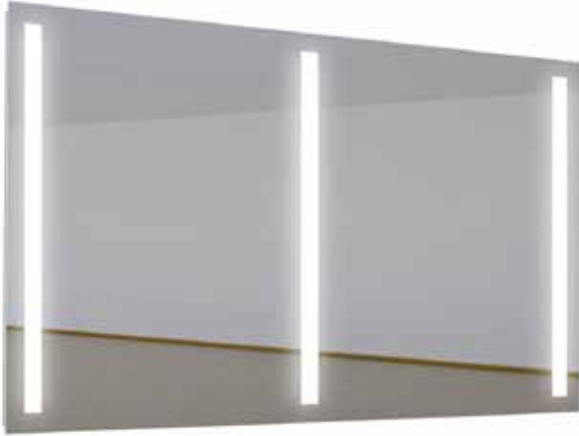

Clearlight Designs is committed to giving you an outstanding service, and prides itself on supplying you with excellent handcrafted products designed and made in Australia.

ElevenX Bathroom Mirror

Proudly made in Australia

FEATURES

- Super Slim 20mm! off the wall
- 100% Aluminium Lightbox
- Guardian Ultra Mirror (corrosion resistant)
- Anodised Aluminium Finish
- Proudly Designed & Made in Australia
- 70,000 hours energy efficient LED lighting
- Turn on/off with a light switch on the wall
- IP67 rated LEDs
- Powered by an energy efficient 12V DC power supply
- Easy installation
- 3 year warranty

OPTIONS

LED colour temperature

- Natural daylight 4500k, (standard)
- Warm white 3000k, (optional)

EXTRAS

- Smart Table Top Dimmer or Smart Wall Dimmer
- Demister pad
- RGBW – Multi-Colour LEDs with Pure White, pick any colour or white with a remote (remote included)

ADVANCED CUSTOMISATION

- Custom width of the frosted light strip. (Standard width is 45mm)

Key factors in the Eleven X Bathroom Lighted Mirror

- Standard low profile of 20mm between the back of the mirror glass and the wall.
- All Aluminium Lightbox . The mirror is hung with two of our double split battens in our safe and easy, exceptionally strong, hanging system.
- The mirror is Guardian Ultra Mirror (corrosion resistant). Ultra Mirror is Guardian's most beautifully reflective and durable mirror, providing unparalleled protection against corrosion, chemicals, moisture and abrasion. They use a silvering process that replaces copper with palladium resulting in a more durable mirror. The mirror's backing has an ultraviolet coating for added durability.
- There are 3 frosted sections in the Eleven X Bathroom Lighted Mirror. Each section is lit with LED lights that border around the total length of the frosted section. Because each section is lit the same as the next, this provides an ultra bright and even light. (please see page 2 for detailed drawing of the inside of the lighted mirror, there is an arrow pointing out the 5050 LED Lights)
- Safety. The LED lights are powered by 12volt DC and IP67 rating of components ensure that the mirrors are safe from possible electric shock, especially in the potentially wet area of the bathroom. The de-mister heating pads, also 12volt, Made in the UK and are of the highest quality.
- Lighting. 12vDC 5050 LEDs that output 20 lumens per chip or 1200 lumens per metre, CRI ≥90.
  Natural daylight (4500k) 14.4 w/m. (standard)
  Warm white (3000k) 14.4 w/m. (optional)
  RGBW (Multi-Colour LEDs with Pure White), pick any colour or white with a remote 23 w/m. (this is an Extra)