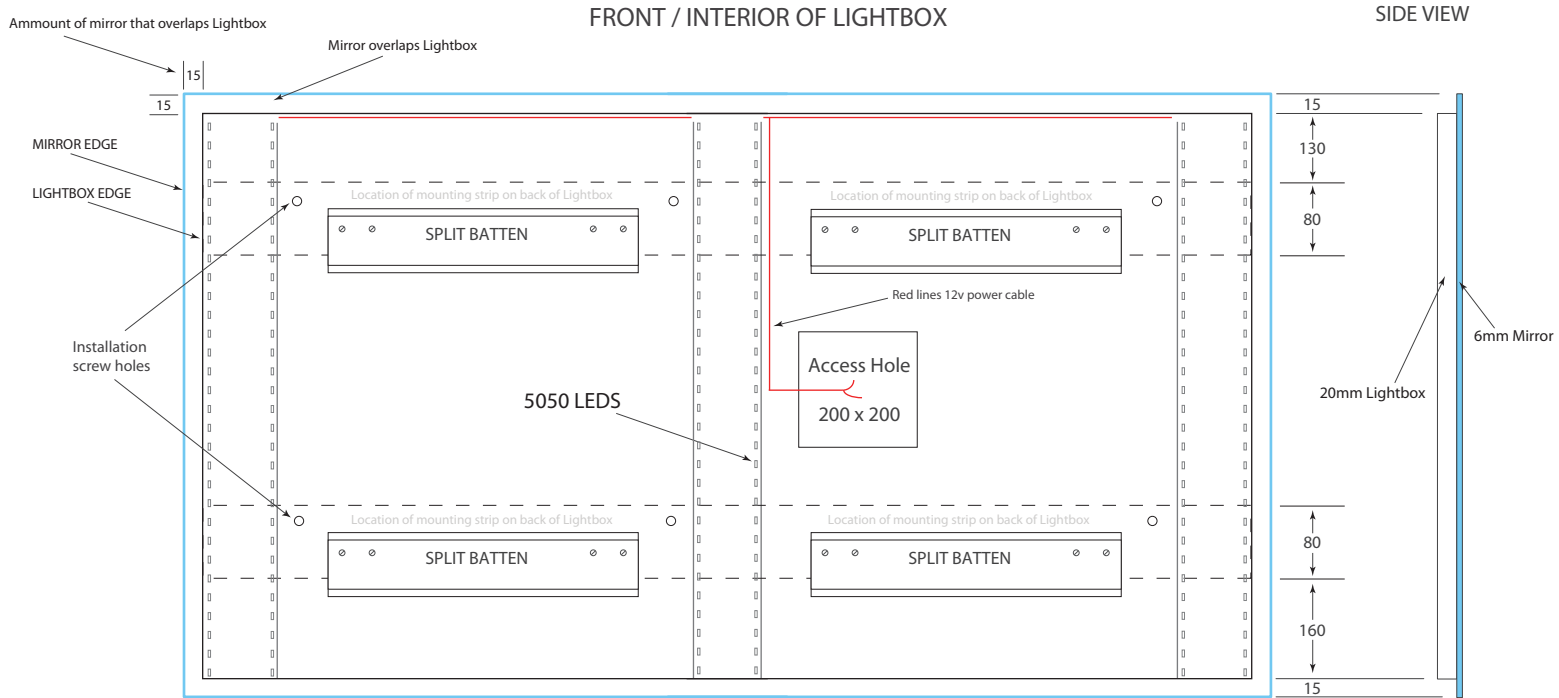

Clearlight Designs is committed to giving you an outstanding service, and prides itself on supplying you with excellent handcrafted products designed and made in Australia.

ELEVEN-X BATHROOM ILLUMINATED MIRROR - Specification Sheet

All measurements in millimetres