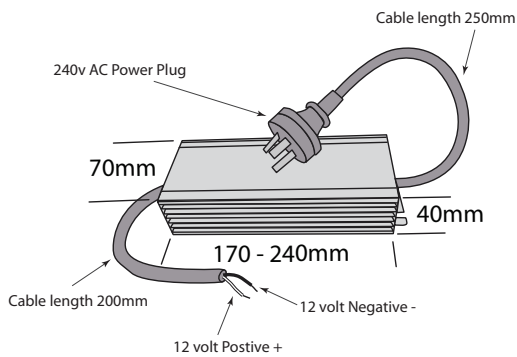

Clearlight Designs is committed to giving you an outstanding service, and prides itself on supplying you with excellent handcrafted products designed and made in Australia.

STANDARD SIZES

MODEL NUMBER	DIMENSIONS	MIRROR THICKNESS	POWER	LIGHTING
ELEVENX - 240/10	2400 W x 1000 H	6mm	12V-DC	LED 5050
ELEVENX - 220/10	2200 W x 1000 H	6mm	12V-DC	LED 5050
ELEVENX - 200/10	2000 W x 1000 H	6mm	12V-DC	LED 5050
ELEVENX - 180/10	1800 W x 1000 H	6mm	12V-DC	LED 5050
ELEVENX - 160/10	1600 W x 1000 H	6mm	12V-DC	LED 5050
ELEVENX - 120/10	1400 W x 1000 H	6mm	12V-DC	LED 5050
ELEVENX - CUSTOM	CUS W x CUS H	6mm	12V-DC	LED 5050

Driver (12 volt DC transformer)

12 VOLT DC TRANSFORMER

The size of the Lighted Mirror will determine the size of the Driver.

Driver comes with a 240v AC plug, ready to plug in

Eleven X Lighted Mirrors - 1400mm + Wide will come with a 170mm long driver.