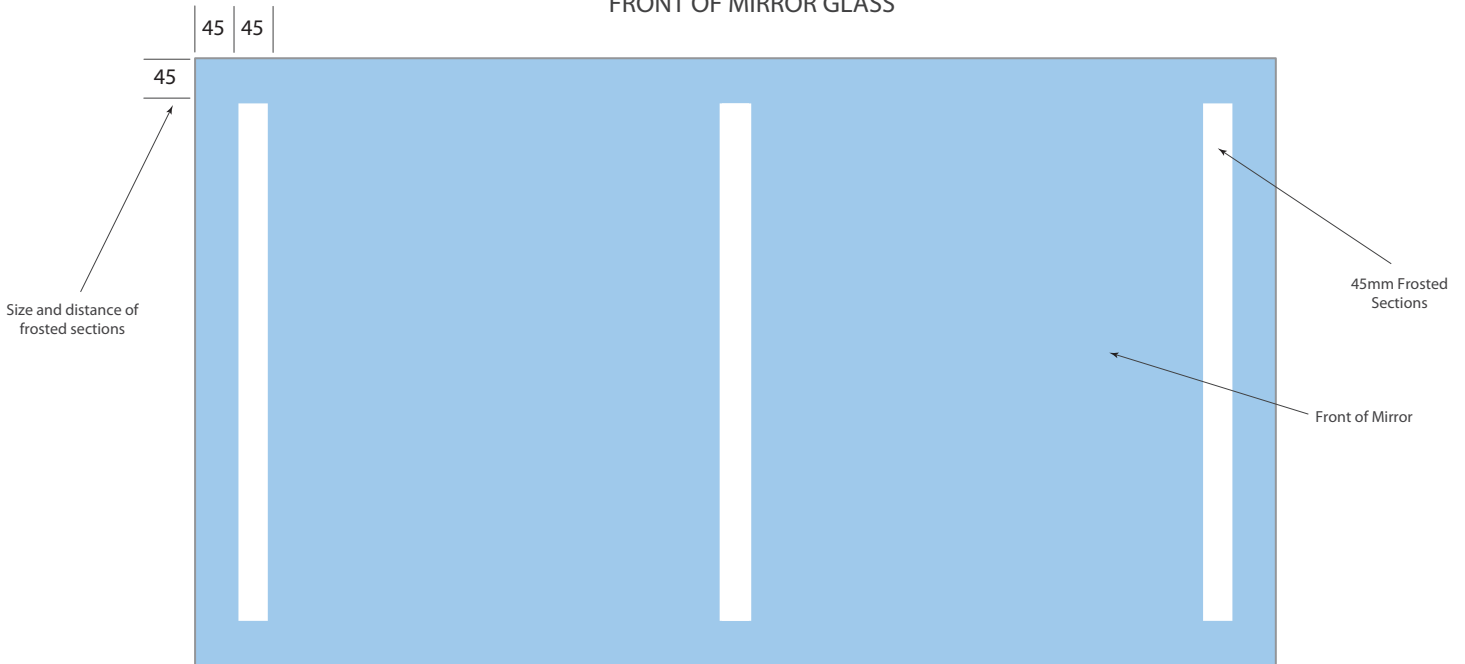

Clearlight Designs is committed to giving you an outstanding service, and prides itself on supplying you with excellent handcrafted products designed and made in Australia.

ELEVEN-X BATHROOM ILLUMINATED MIRROR - Specification Sheet

All measurements in millimetres

FRONT OF MIRROR GLASS