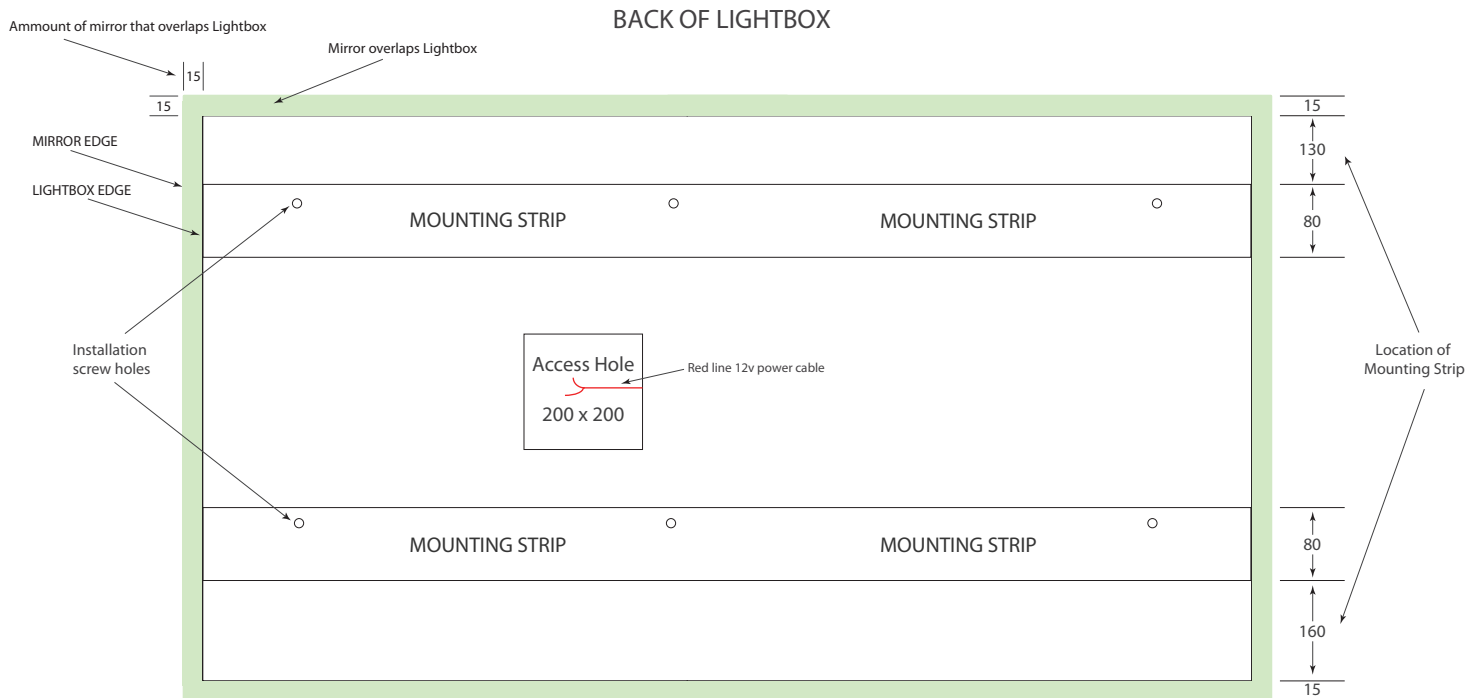

Clearlight Designs is committed to giving you an outstanding service, and prides itself on supplying you with excellent handcrafted products designed and made in Australia.

ELEVEN-X BATHROOM ILLUMINATED MIRROR - Specification Sheet

All measurements in millimetres