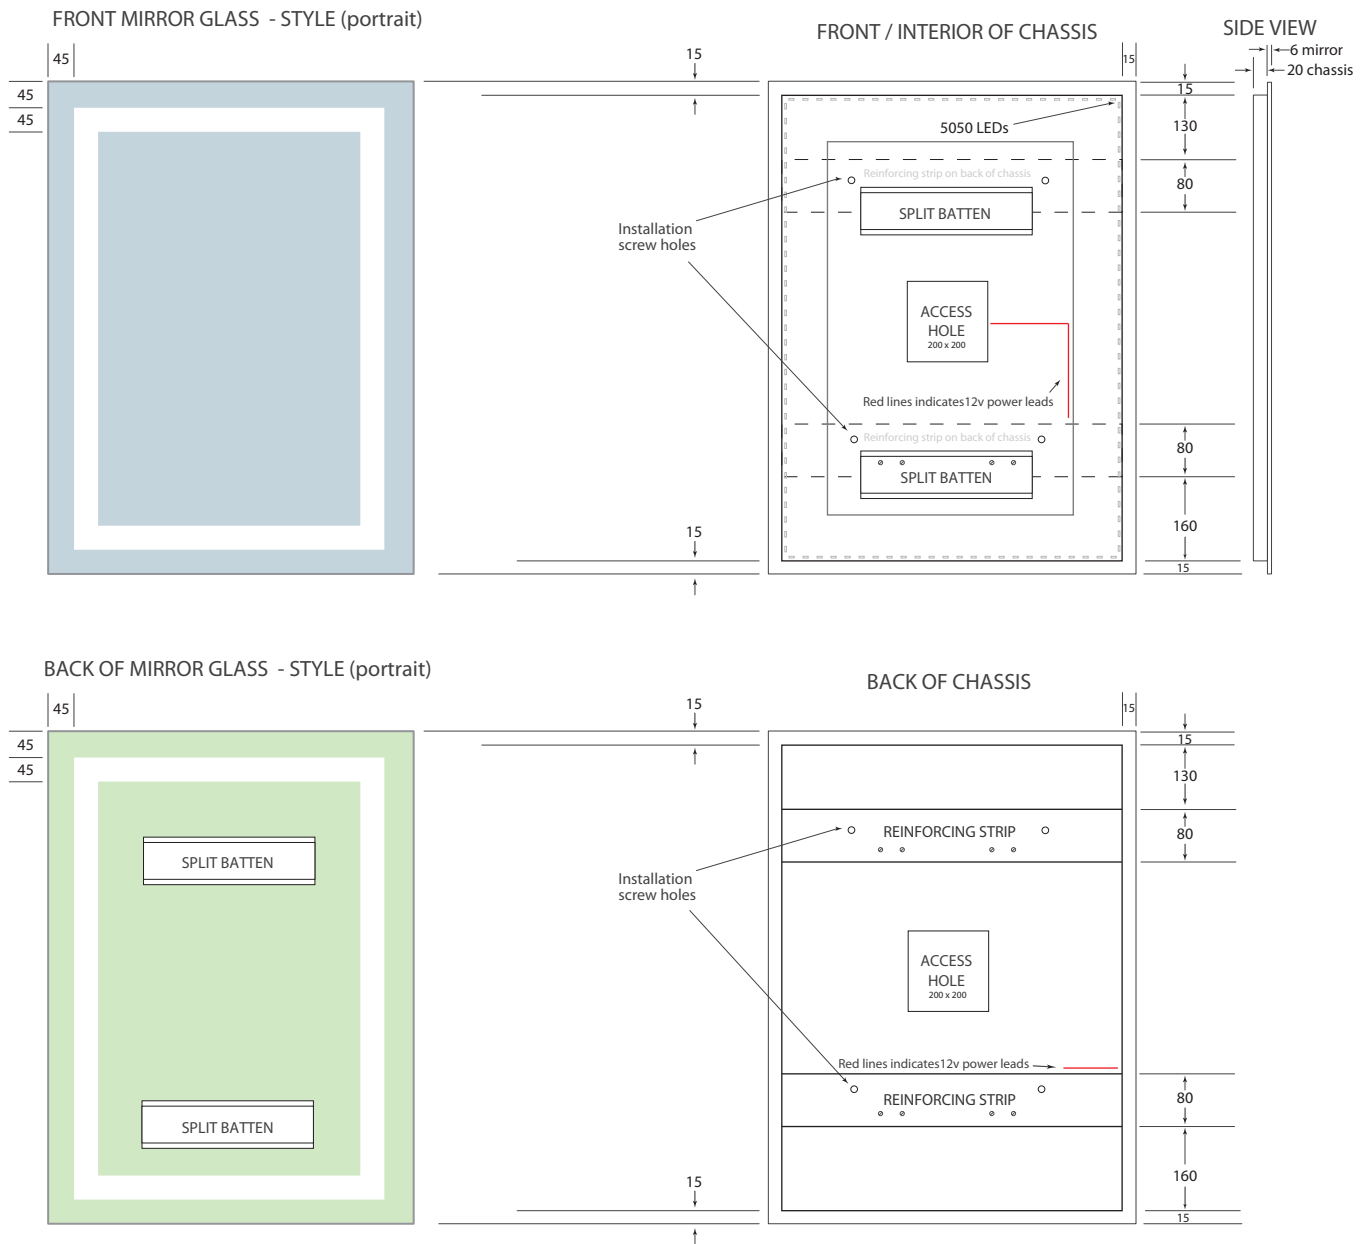

All measurements in millimetres

STANDARD SIZES - (landscape)

MODEL NUMBER	DIMENSIONS	MIRROR THICKNESS	POWER	LIGHTING
VERGE 1810	1800 W x 1000 H	6mm	12V-DC	LED 5050
VERGE 1610	1600 W x 1000 H	6mm	12V-DC	LED 5050
VERGE 1510	1500 W x 1000 H	6mm	12V-DC	LED 5050
VERGE 1410	1400 W x 1000 H	6mm	12V-DC	LED 5050
VERGE 129	1200 W x 900 H	6mm	12V-DC	LED 5050
VERGE 108	1000 W x 800 H	6mm	12V-DC	LED 5050
VERGE CUSTOM	CUS W x CUS H	6mm	12V-DC	LED 5050

All measurements in millimetres

STANDARD SIZES - (portrait)

MODEL NUMBER	DIMENSIONS	MIRROR THICKNESS	POWER	LIGHTING
VERGE 810	800 W x 1000 H	6mm	12V-DC	LED 5050
VERGE 68	600 W x 800 H	6mm	12V-DC	LED 5050
VERGE CUSTOM	CUS W x CUS H	6mm	12V-DC	LED 5050

All measurements in millimetres

MODEL NUMBER	DIMENSIONS	MIRROR THICKNESS	POWER	LIGHTING
VERGE - 1010	1000 W x 1000 H	6mm	12V-DC	LED 5050
VERGE - 9090	900 W x 900 H	6mm	12V-DC	LED 5050
VERGE - 8080	800 W x 800 H	6mm	12V-DC	LED 5050
VERGE - 7575	750 W x 750 H	6mm	12V-DC	LED 5050
VERGE - 6060	600 W x 600 H	6mm	12V-DC	LED 5050