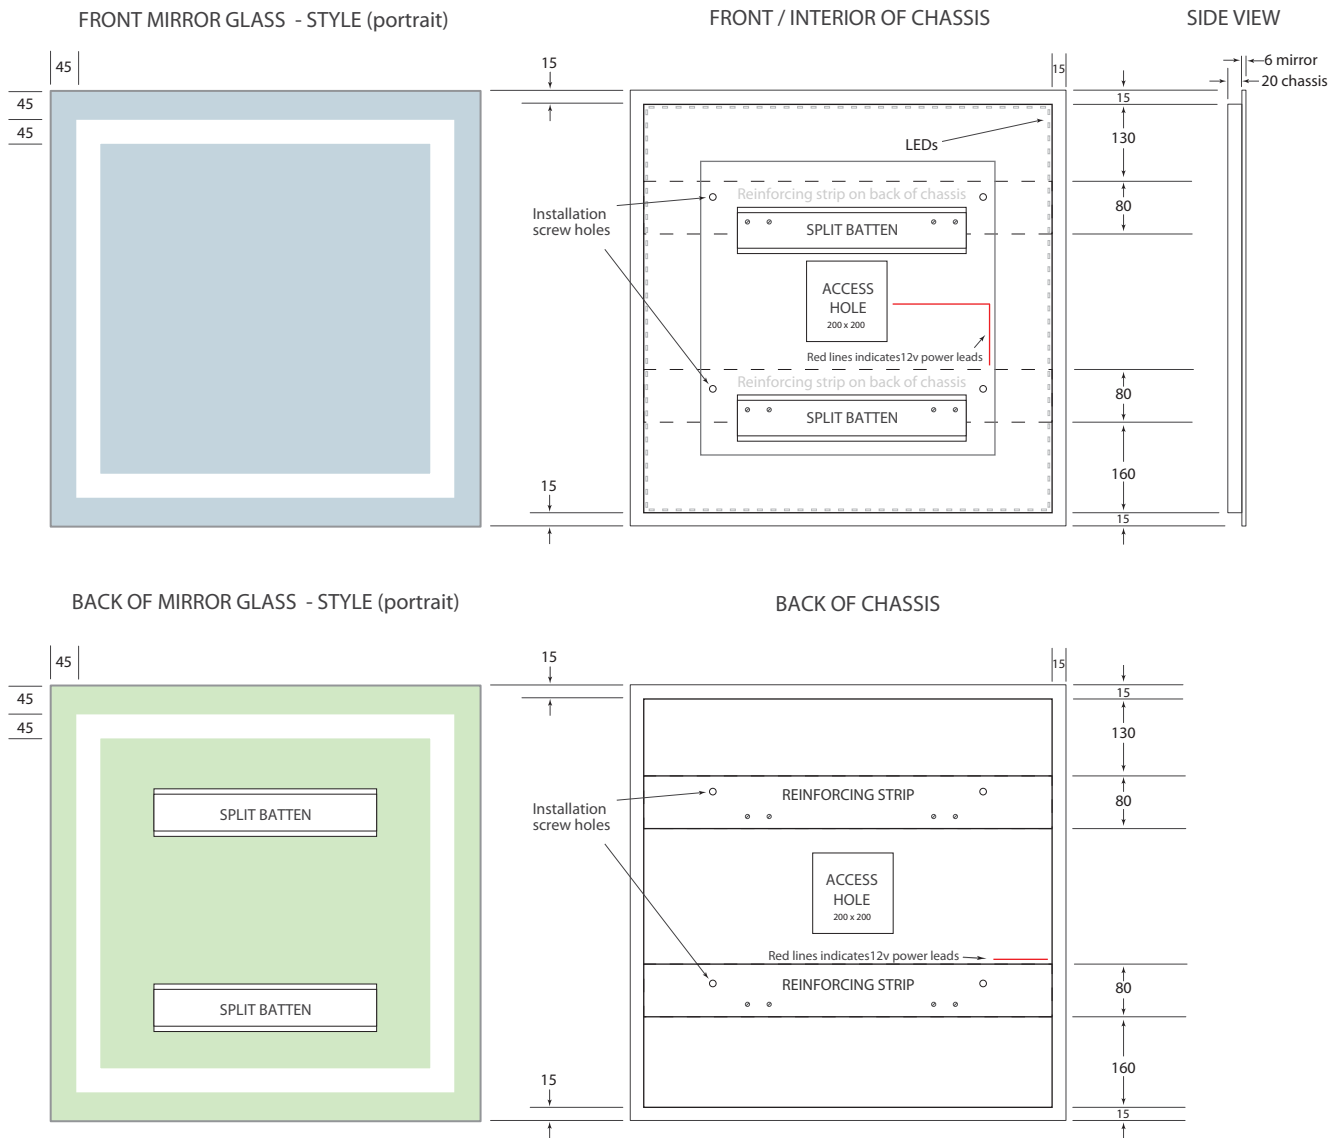

All measurements in millimetres

STANDARD SIZES - (landscape)

MODEL NUMBER	DIMENSIONS	MIRROR THICKNESS	POWER	LIGHTING
VERGE 1810	1800 W x 1000 H	6mm	12V-DC	LED 5050
VERGE 1610	1600 W x 1000 H	6mm	12V-DC	LED 5050
VERGE 1510	1500 W x 1000 H	6mm	12V-DC	LED 5050
VERGE 1410	1400 W x 1000 H	6mm	12V-DC	LED 5050
VERGE 129	1200 W x 900 H	6mm	12V-DC	LED 5050
VERGE 108	1000 W x 800 H	6mm	12V-DC	LED 5050
VERGE CUSTOM	CUS W x CUS H	6mm	12V-DC	LED 5050

All measurements in millimetres

STANDARD SIZES - (portrait)

MODEL NUMBER	DIMENSIONS	MIRROR THICKNESS	POWER	LIGHTING
VERGE 810	800 W x 1000 H	6mm	12V-DC	LED 5050
VERGE 68	600 W x 800 H	6mm	12V-DC	LED 5050
VERGE CUSTOM	CUS W x CUS H	6mm	12V-DC	LED 5050

All measurements in millimetres

MODEL NUMBER	DIMENSIONS	MIRROR THICKNESS	POWER	LIGHTING
VERGE - 1010	1000 W x 1000 H	6mm	12V-DC	LED 5050
VERGE - 9090	900 W x 900 H	6mm	12V-DC	LED 5050
VERGE - 8080	800 W x 800 H	6mm	12V-DC	LED 5050
VERGE - 7575	750 W x 750 H	6mm	12V-DC	LED 5050
VERGE - 6060	600 W x 600 H	6mm	12V-DC	LED 5050