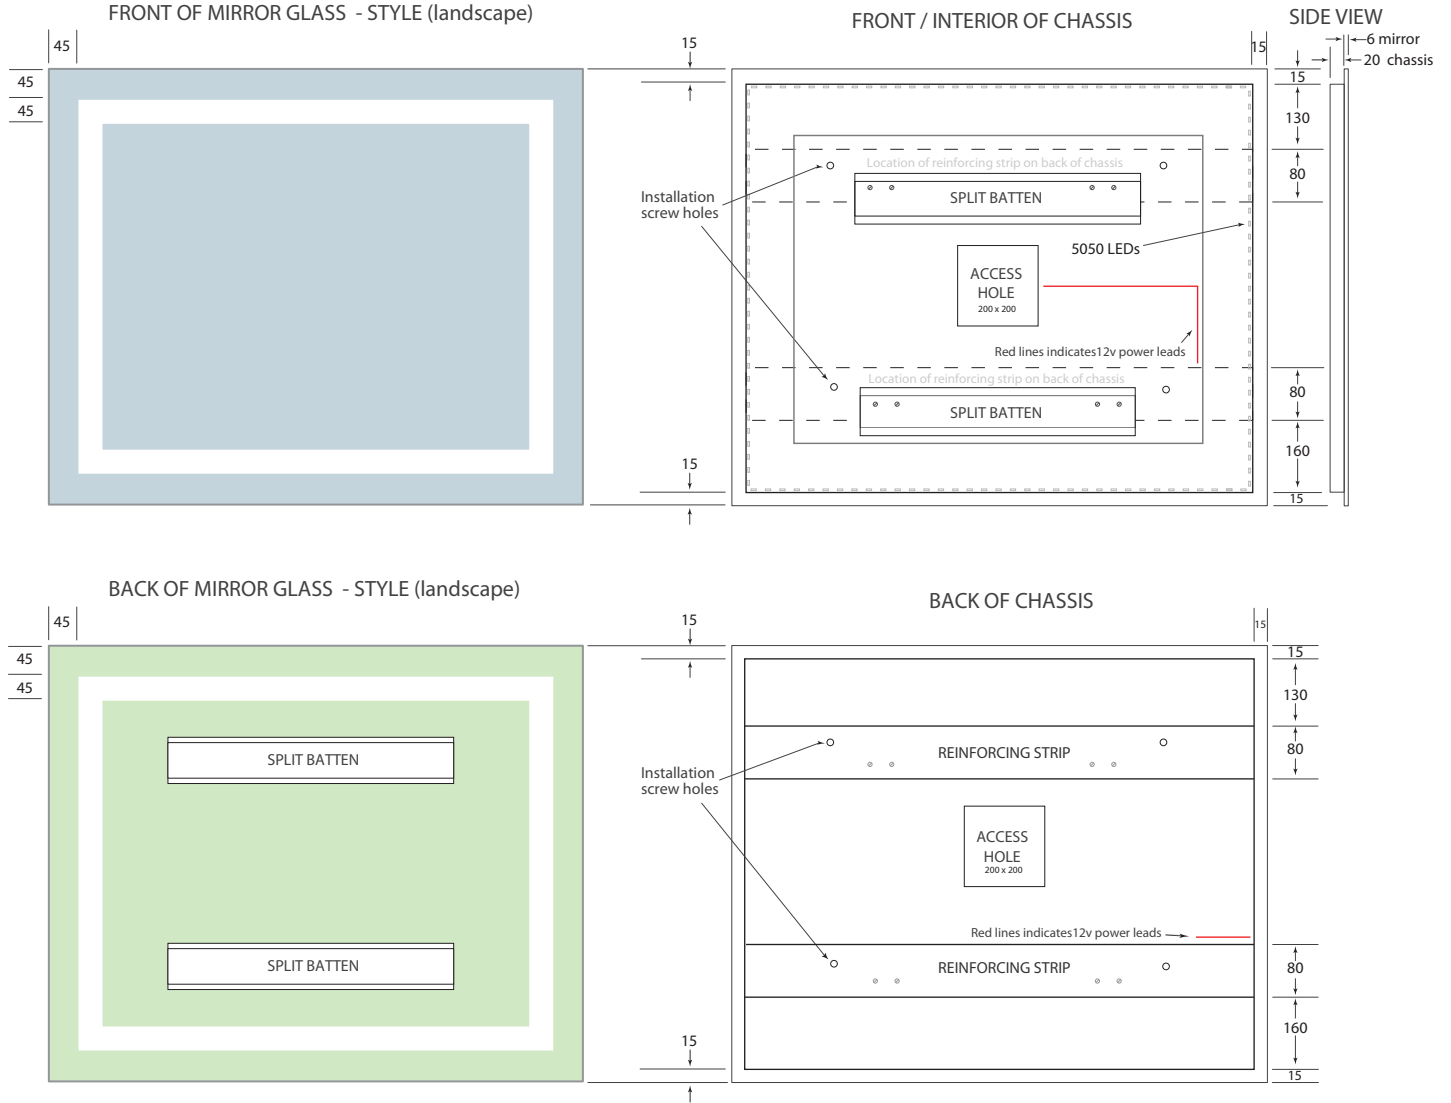

Clearlight Designs is committed to giving you an outstanding service, and prides itself on supplying you with excellent handcrafted products designed and made in Australia.

VERGE BATHROOM ILLUMINATED MIRROR - Specification Sheet

All measurements in millimetres

STANDARD SIZES - (landscape)

MODEL NUMBER	DIMENSIONS	MIRROR THICKNESS	POWER	LIGHTING
VERGE 1810	1800 W x 1000 H	6mm	12V-DC	LED 5050
VERGE 1610	1600 W x 1000 H	6mm	12V-DC	LED 5050
VERGE 1510	1500 W x 1000 H	6mm	12V-DC	LED 5050
VERGE 1410	1400 W x 1000 H	6mm	12V-DC	LED 5050
VERGE 129	1200 W x 900 H	6mm	12V-DC	LED 5050
VERGE 108	1000 W x 800 H	6mm	12V-DC	LED 5050
VERGE CUSTOM	CUS W x CUS H	6mm	12V-DC	LED 5050